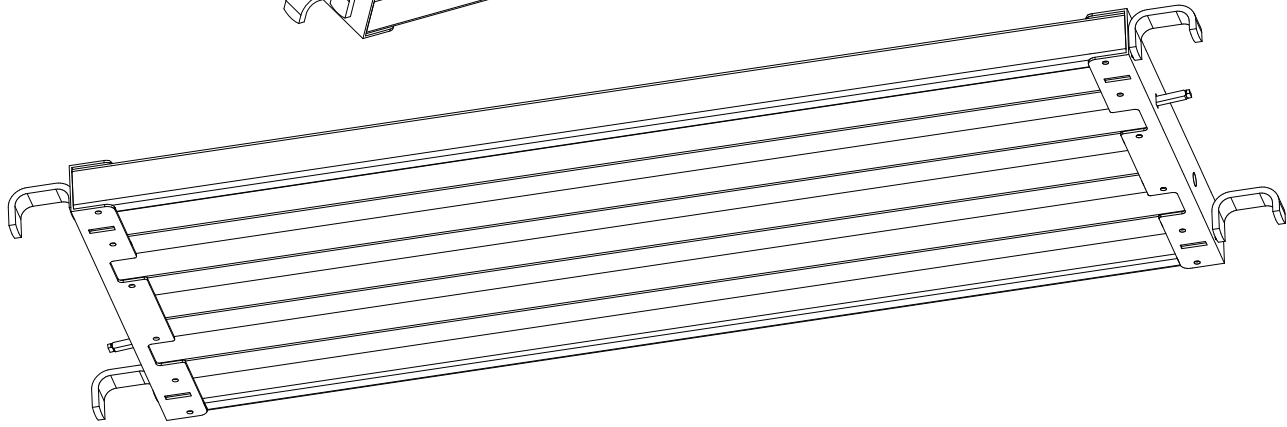

NORDIC PLATFORM FIXED-TRALLE 490 X 1250 mm

AIRSTEPS COMPOSITE PLATFORM
THE PLATFORM IS COMPATIBLE WITH HAKI SYSTEMS

NORDIC PLATFORM P/S | Norgesvej 49 | DK-6100 Haderslev

Tlf: +45 74 53 00 01 | Fax: +45 74 53 00 02 | info@nordicplatform.dk | www.nordicplatform.dk

NORDIC PLATFORM FIXED-TRALLE 490 X 1250 mm

AIRSTEPS COMPOSITE PLATFORM

THE PLATFORM IS COMPATIBLE WITH HAKI SYSTEMS

AIRSTEPS Composite decks can be customized in any color and provided with their logo