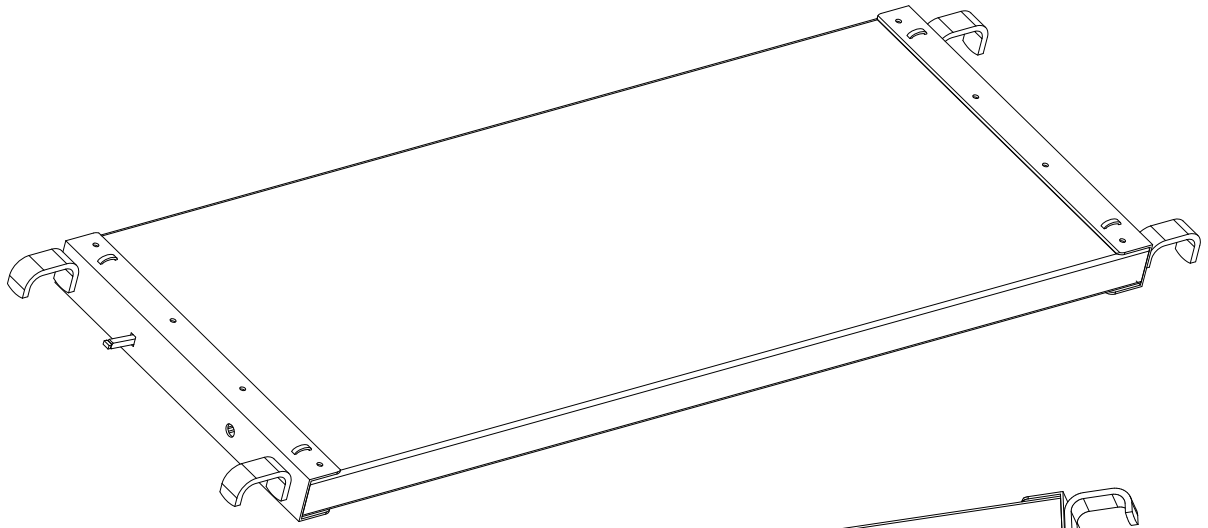

NORDIC PLATFORM FIXED-TRALLE 490 X 1250 mm

AIRSTEPS COMPOSITE PLATFORM
THE PLATFORM IS COMPATIBLE WITH HAKI SYSTEMS

NORDIC PLATFORM P/S | Norgesvej 49 | DK-6100 Haderslev

Tlf: +45 74 53 00 01 | Fax: +45 74 53 00 02 | info@nordicplatform.dk | www.nordicplatform.dk

NORDIC PLATFORM FIXED-TRALLE 490 X 1250 mm

AIRSTEPS COMPOSITE PLATFORM

THE PLATFORM IS COMPATIBLE WITH HAKI SYSTEMS

AIRSTEPS Composite decks can be customized in any color and provided with their logo